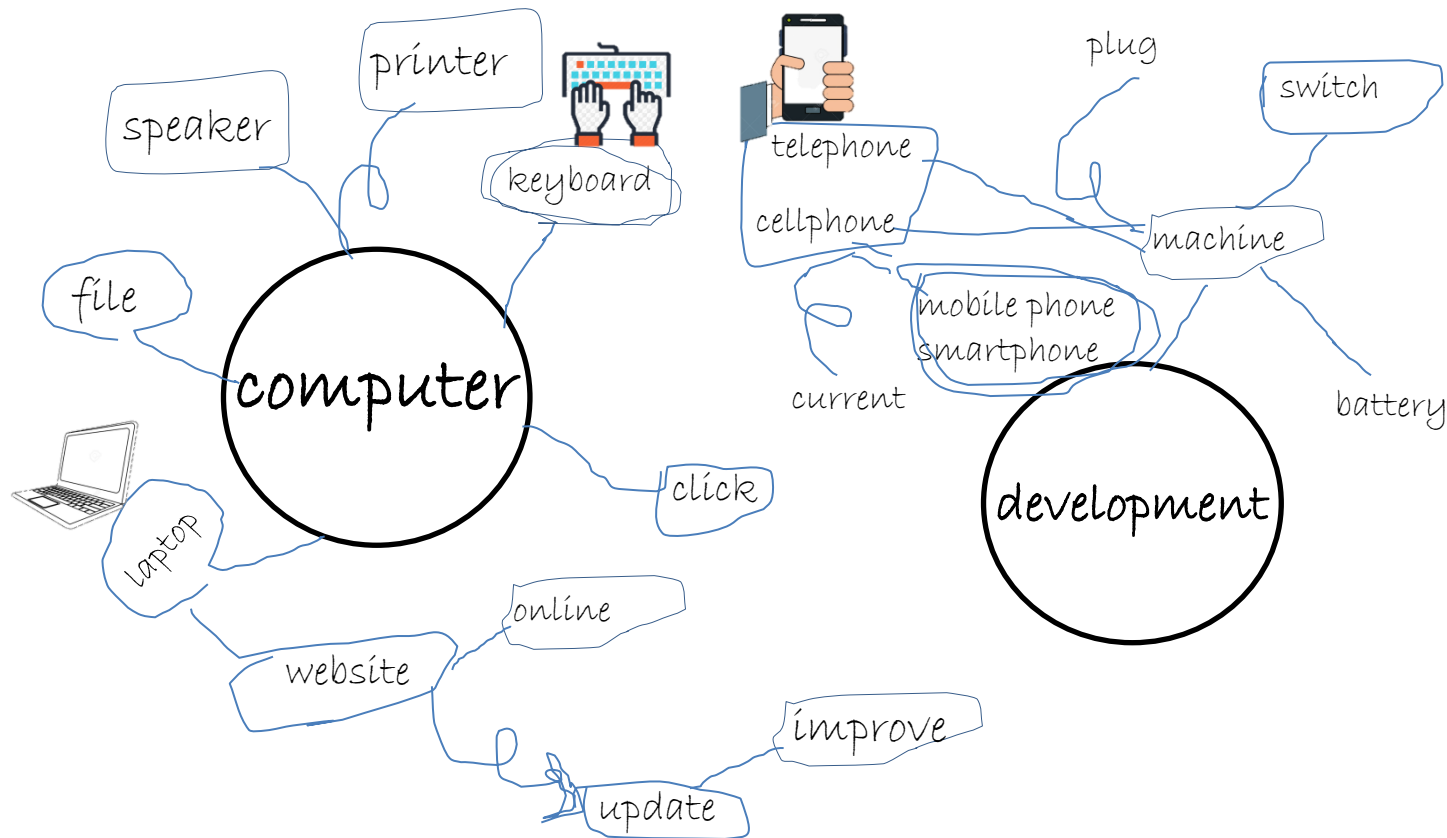

MIND MAPPING

Name: Flora Ko

UNIT: TECHNOLOGY

EXAMPLE

MIND MAPPING

Name:

UNIT:

A large, empty white rectangular area with rounded corners and a thin orange border, intended for drawing a mind map.

MIND MAPPING

Name:

UNIT:

A large, empty white rectangular area with rounded corners and a thin orange border, intended for drawing a mind map.

MIND MAPPING

Name:

UNIT:

A large, empty white rectangular area with rounded corners and a thin orange border, intended for drawing a mind map.